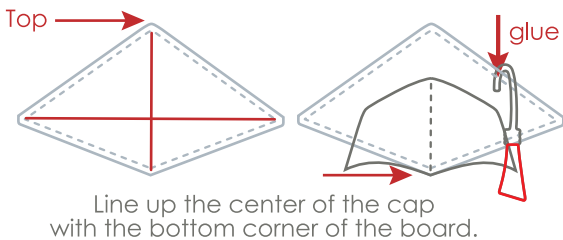

TE STYLE SHEET

GNOME IT ALL - DRESS UP

Your Gnome Sweet Gnomes are all grown up and ready for graduation! Dress them in their cap and gown and tell them you're proud with this new dress-up set!

The banner is sized to work with our Mini Caps Alpha & #s die set! (item# TE397)