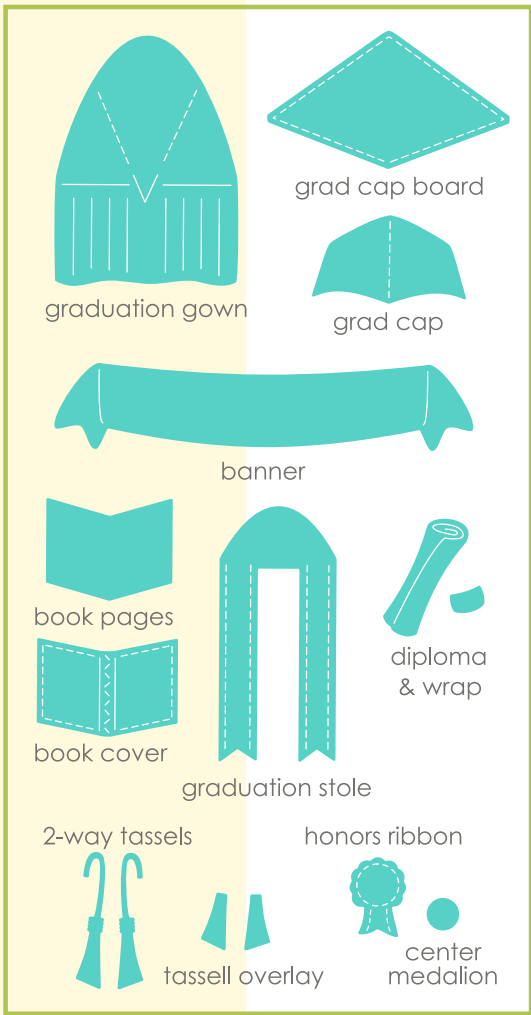

TE STYLE SHEET

GNOME IT ALL - DRESS UP

Your Gnome Sweet Gnomes are all grown up and ready for graduation! Dress them in their cap and gown and tell them you're proud with this new dress-up set!

The banner is sized to work with our Mini Caps Alpha & #s die set! (item# TE397)